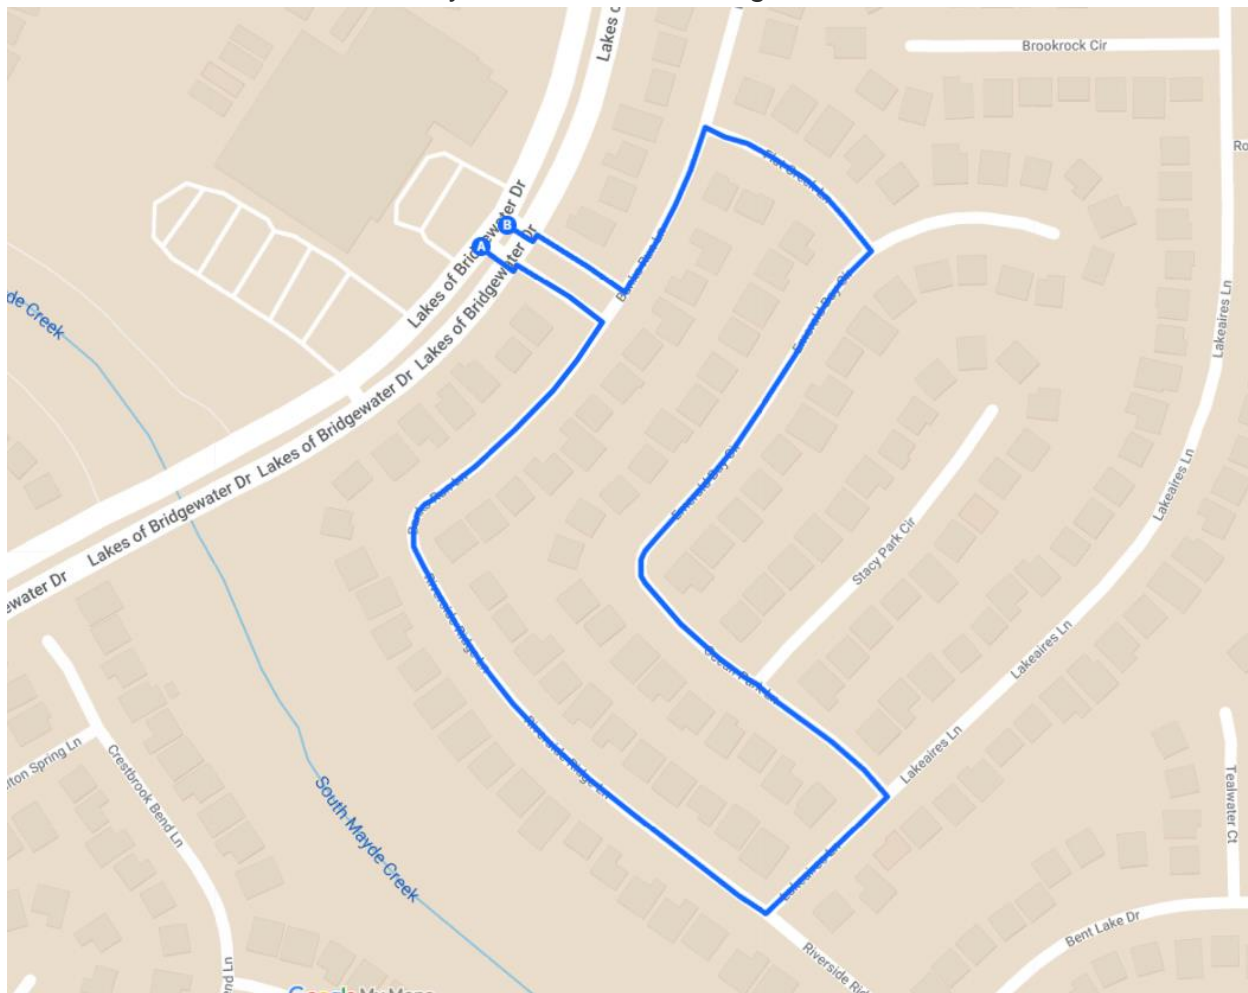

Start at McRoberts Elementary: 3535 N Fry Rd

Head north on Garden Green Trail toward Avery Point Dr
Garden Green Trail turns left and becomes Avery Point Dr
Turn right onto Raintree Village Dr

End at Grassy area by Raintree Village Dr & Rainterra Dr

Golbow

Walk 1 mi, 14 minutes

Start at Golbow Elementary: 3535 Lakes of Bridgewater Dr

Head southeast on Westrock Dr toward Lakes of Bridgewater Dr

Turn right onto Banks Run Ln

Continue onto Riverside Ridge Ln

Turn left onto Lakeaires Ln

Turn left onto Ocean Park Ln

Continue onto Emerald Bay Cir

Turn left onto Flat Creek Ln

Turn left onto Banks Run Ln

Turn right onto Westrock Dr

Destination will be on the left

End back at Golbow Elementary: 3535 Lakes of Bridgewater Dr

Winborn

Walk 1 mi, 20 minutes

Start at Winborn Elementary: 22514 Prince George St

0.321 mi, 6 minutes

Head east toward Prince George St

Turn right onto Prince George St

Turn right onto Hoyt Ln

Stop at Williamsburg Settlement Clubhouse: 1602 Hoyt Ln