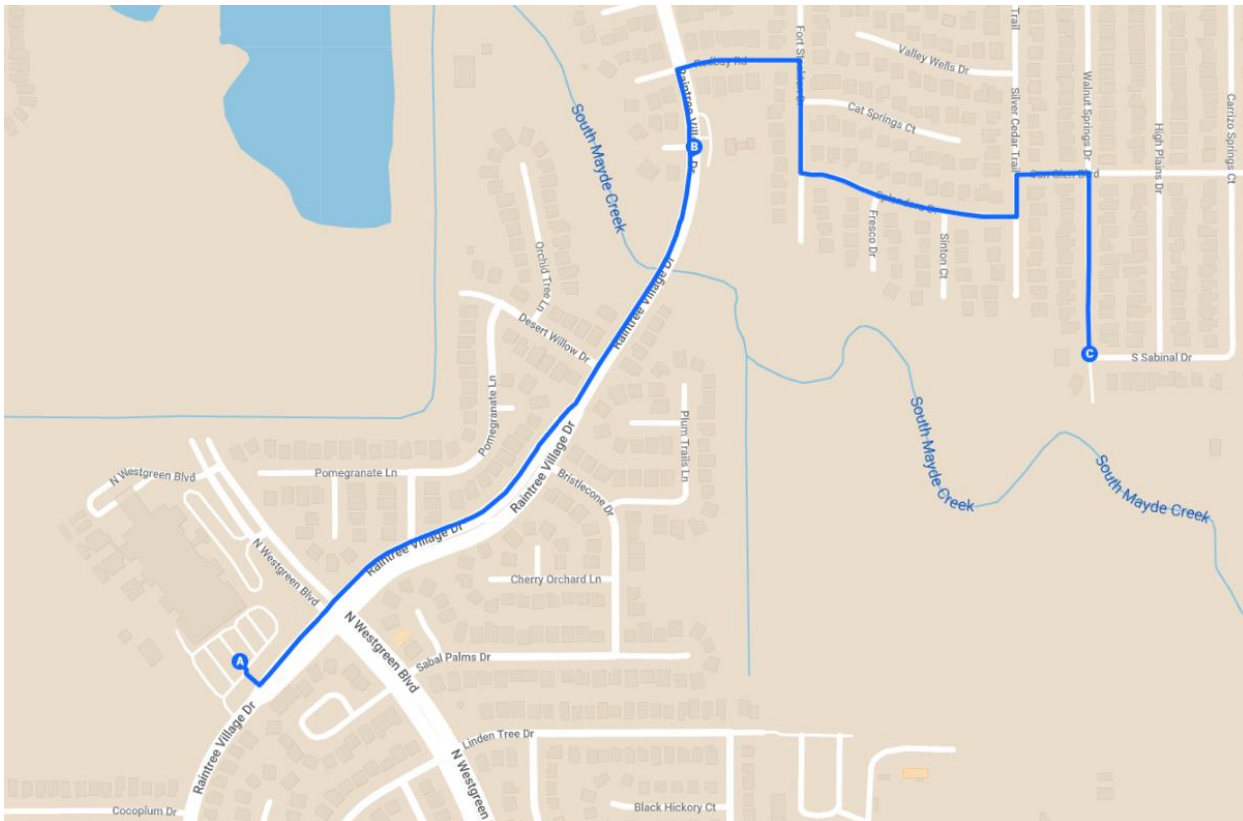

Franz and Stephen's area

Walk 1 mi, 21 minutes

Start at Franz Elementary Parking lot: 2751 N Westgreen Blvd

0.523 mi, 10 minutes

Turn left onto Raintree Village Dr

Destination will be on the left

Stop at Raintree Village Community Pool: 2850 Raintree Village Dr

0.574 mi, 11 minutes

Head north on Raintree Village Dr toward Redbay Rd

Turn right onto Redbay Rd

Turn right onto Fort Stockton Dr

Turn left onto Splendora Dr

Turn left onto Silver Cedar Trail

Turn right onto Sun Glen Blvd

Turn right onto Walnut Springs

Continue onto S Sabinal

Slight left to stay on S Sabinal Dr

Destination will be on the right

End at Sundown Glen HOA Park: 2907 Walnut Springs Dr

McRoberts Elementary

Walk 1 mi, 16 minutes

Start at McRoberts Elementary: 3535 N Fry Rd

Head north on Garden Green Trail toward Avery Point Dr
Garden Green Trail turns left and becomes Avery Point Dr
Turn right onto Raintree Village Dr

End at Grassy area by Raintree Village Dr & Rainterra Dr