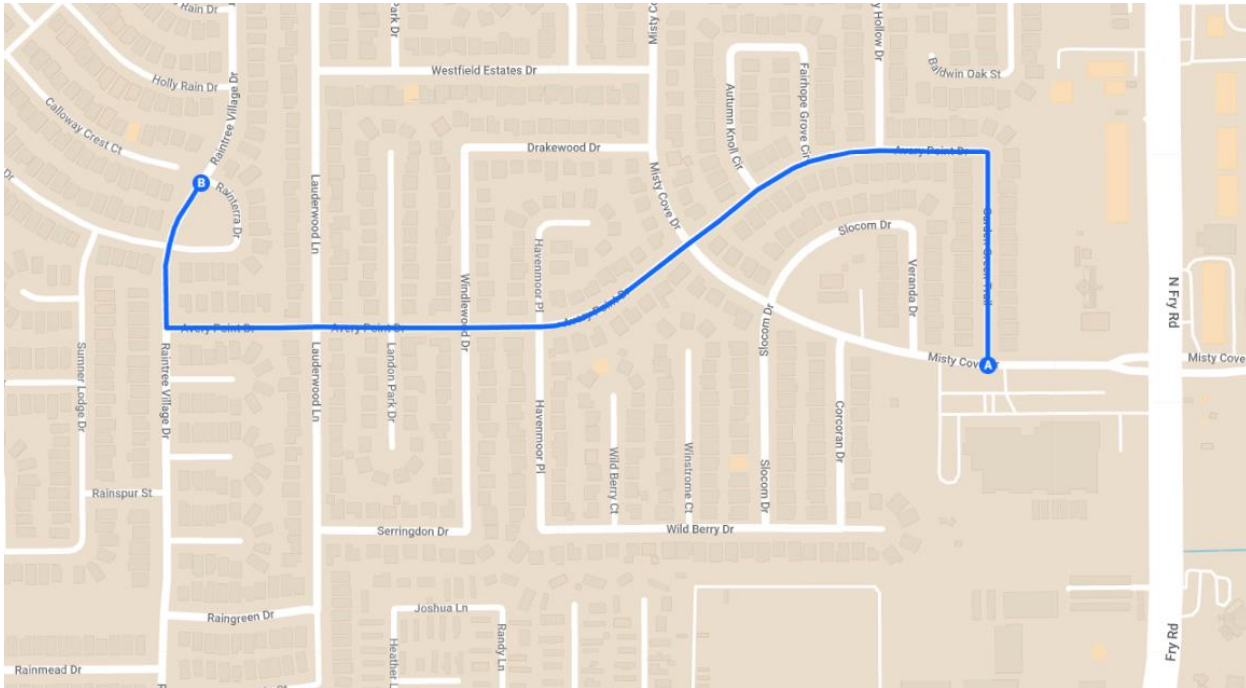

Franz and Stephen's area

Walk 1 mi, 21 minutes

Start at Franz Elementary Parking lot: 2751 N Westgreen Blvd

0.523 mi, 10 minutes

Turn left onto Raintree Village Dr

Destination will be on the left

Stop at Raintree Village Community Pool: 2850 Raintree Village Dr

0.574 mi, 11 minutes

Head north on Raintree Village Dr toward Redbay Rd

Turn right onto Redbay Rd

Turn right onto Fort Stockton Dr

Turn left onto Splendora Dr

Turn left onto Silver Cedar Trail

Turn right onto Sun Glen Blvd

Turn right onto Walnut Springs

Continue onto S Sabinal

Slight left to stay on S Sabinal Dr

Destination will be on the right

End at Sundown Glen HOA Park: 2907 Walnut Springs Dr

McRoberts Elementary

Walk 1 mi, 16 minutes

Start at McRoberts Elementary: 3535 N Fry Rd

Head north on Garden Green Trail toward Avery Point Dr
Garden Green Trail turns left and becomes Avery Point Dr
Turn right onto Raintree Village Dr

End at Grassy area by Raintree Village Dr & Rainterra Dr